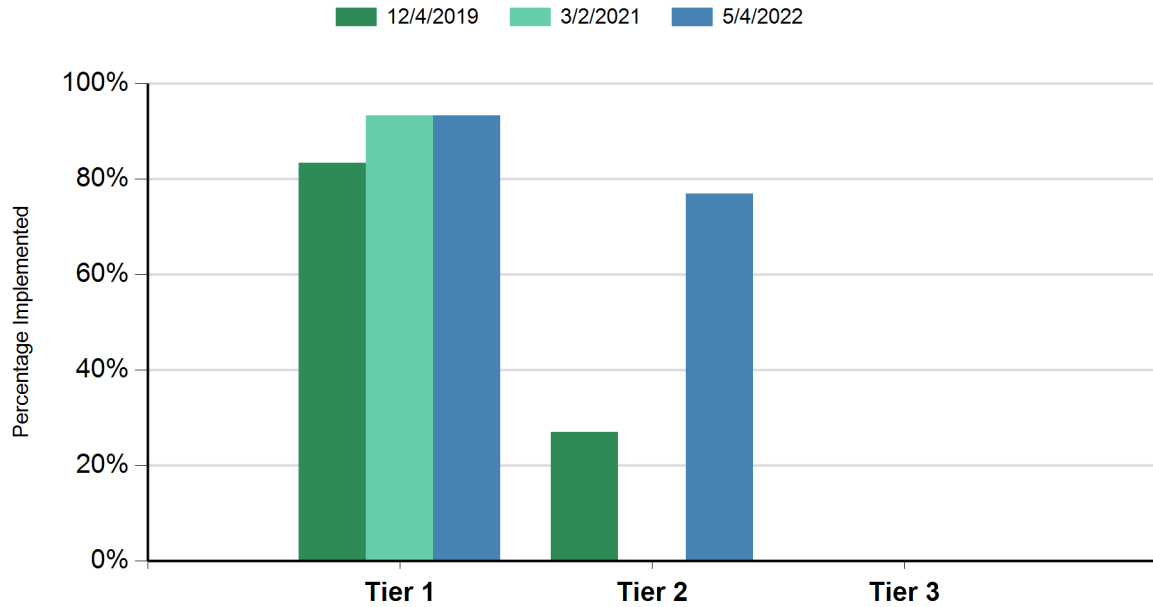

Trapp Elementary School
Rialto, California

School-Wide PBIS (SWPBIS) Tiered Fidelity Inventory
Trapp Elementary School
12/4/2019 - 5/4/2022

Date Completed	Tier 1	Tier 2	Tier 3
12/4/2019	83%	27%	NA
3/2/2021	93%	NA	NA
5/4/2022	93%	77%	NA